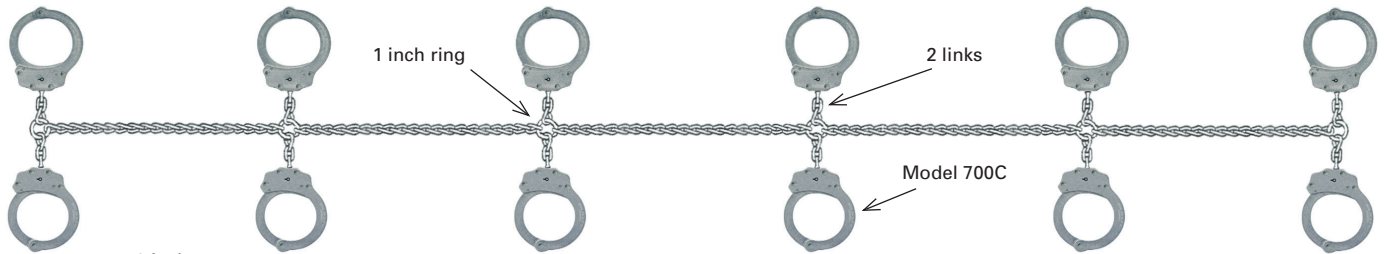

# Peerless® Handcuff Company

Setting the Standard Since 1914

Model 702C-6X  
Oversize Extended Chain Link  
Handcuff

Model 700C-6X  
Extended Chain Link Handcuff

Model 700CTC-32  
Transport Chain  
32 Inches

## Special Situation Restraints & Custom Chain Work

Peerless® offers restraints for special situations and custom chain work to meet specific requirements. These products are variations of standard models or use component parts from standard models in different configurations to create the right tool for the job. Custom restraints may be available with the high security lock option.

### Model 700CTC32 - Transport Chain

The Model 700CTC32 - Dual restraint set up for transport or court room situations. The Model 700CTC32 incorporates a Model 700C Handcuff connected to a Model 703C Leg Iron with a 32 inch chain. Can be special ordered with custom chain lengths to meet department or agency requirements. Lifetime warranty for manufacture defects and two keys supplied. Made in USA.

Model	Material	Finish	Weight	Max. Overall Length with Chain	Max. Length between Cuffs	Max. Diam. (First Tooth)	Min. Opening	Max. Internal Circumference	Min. Internal Circumference	Min. Diam. (Last Tooth)
700C-6X	Carbon Steel	Nickel	10.5 oz / 298 gms	12.5 in / 317.5 mm	5.3 in / 135 mm	3.0 in / 76 mm	2.0 in / 51 mm	8.3 in / 211 mm	5.9 in. / 150 mm	1.9 in / 48 mm
702C-6X	Carbon Steel	Nickel	14 oz / 396 gms	14.25 in / 362 mm	5.3 in / 135 mm	3.5 in / 90 mm	2.75 in / 70 mm	10 in / 254 mm	7.5 in / 191 mm	2.4 in / 60 mm
700CTC-32 Handcuff:	Carbon Steel	Nickel	n/a	n/a	3.5 in / 89 mm	3.0 in / 76 mm	2.0 in / 51 mm	8.3 in / 211 mm	5.9 in. / 150 mm	1.9 in / 48 mm
Leg Iron:	Carbon Steel	Nickel	n/a	n/a	16.25 in / 413 mm	3.5 in / 90 mm	2.75 in / 70 mm	10 in / 254 mm	7.5 in / 191 mm	2.4 in / 60 mm